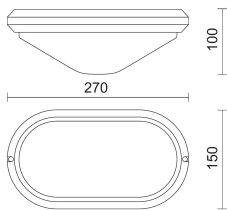

127301 - 270

Design:	Product Code	Color
	127301	Black

General specifications

Indoor/Outdoor light	Outdoor
Description	Outdoor ceiling luminaires ideal for application in residential areas for outdoor use. IP65.
Applications	Residential areas , Gardens , Footpaths , Cantilever roofing , Arcades

Lighting specifications

i Stated L.O.R. and delivered lumens values are related to standard beam angle versions

Lamp description	HE E27 60W
Watt source (W)	60
Lamp type	HE
Lamp holder	E27
Lamp description	FBT E27 11W
Nominal lumens on thermal regime (lm)	600
Watt source (W)	11
Lamp type	FBT
Lamp holder	E27
Diffuser	Polycarbonate

IP 65 IK 10

Electrical specifications

Driver availability	Separate
---------------------	----------

Optical specifications

Light distribution	Symmetric
Emission	Direct
Aiming	Fixed

Weight and dimension

Length (mm)	270
Height (mm)	100
Width (mm)	150
Weight (Kg)	0.5

Accessories

Product Code	160909
Name	Bracket 45.2

Power tolerance $\pm 5\%$ - Luminous flux tolerance $\pm 5\%$ - Measurement uncertainty $\pm 10\%$ - Ta: 25°C